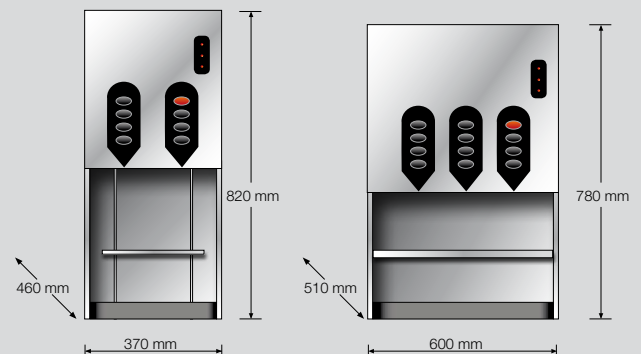

VENDING SYSTEMS

España
Avda. San Silvestre, s/n
31350 PERALTA (Navarra)
Tel.: 948 709 709*
Fax: 948 709 708

France
7 Allée de Londres
Le Madras Bat C2
91140 VILLEJUST
Tel.: 01 69 75 42 10
Fax: 01 69 75 42 11

U.K.
Unit 1, Portishead Business Park
Old Mill Road, Portishead
Bristol, BS20 7BX
Tel.: 01275 844 471
Fax: 0870 224 5317

Deutschland
Am Turm 86
53721 SIEGBURG
Tel.: 02241-595 70
Fax 02241-595 790

saleservice@azkoyen.com
www.azkoyen.com